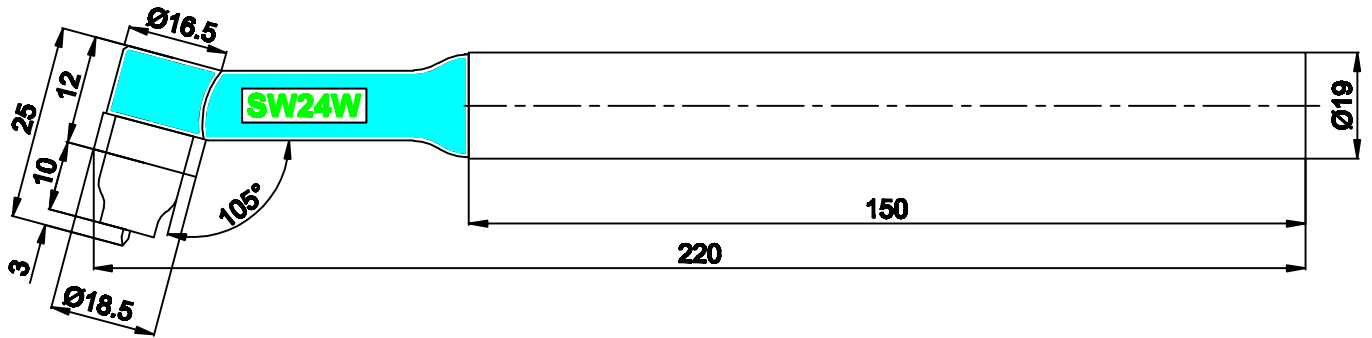

SW24W

NOTE : 1) ALL DIMENSIONS ARE IN MM. 2) HEAD LENGTH WILL VARY AS PER LENGTH OF ARGON ARC NOZZLE
IN VIEW OF CONTINUOUS DEVELOPMENT , WE RESERVE THE RIGHT TO MODIFY THE DESIGN AND/OR DIMENSIONS WITHOUT NOTICE.