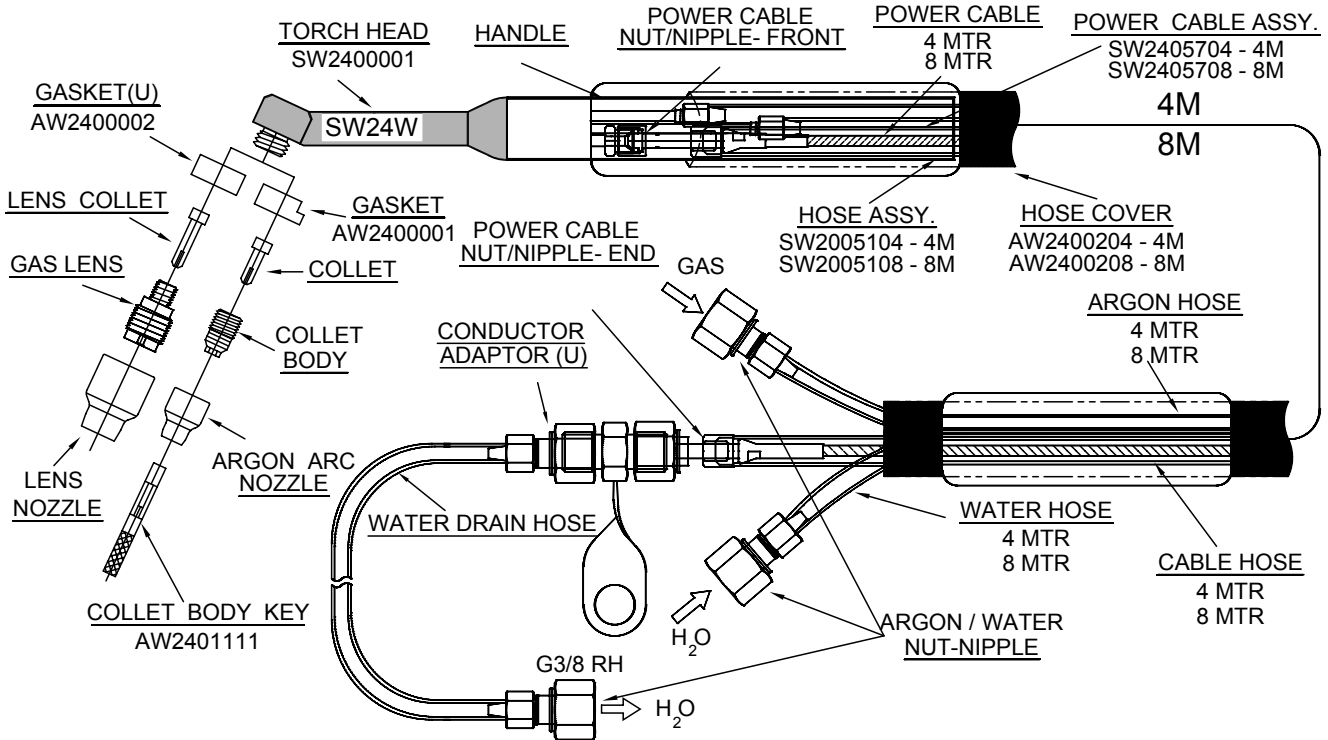

GTAW TORCH - WATER COOLED 180 AMP MODEL - SW24W / SW24F

TORCH KIT	
SW24	4 MTR - SW240000104
	8 MTR - SW240000108
	1 MTR - SW2400001
SW24F	4 MTR - SW242000104
	8 MTR - SW242000108
	1 MTR - SW2420001

ACCESSORIES KIT	
AK2400214	

GAS CONTROL MOMENTARY SWITCH

TORCH KIT	
SW24	4 MTR - SW240001104
	8 MTR - SW240001108
	1 MTR - SW2400011
SW24F	4 MTR - SW242001104
	8 MTR - SW242001108
	1 MTR - SW2420011

GAS CONTROL ON / OFF SWITCH

TORCH KIT	
SW24	4 MTR - SW240002104
	8 MTR - SW240002108
	1 MTR - SW2400021
SW24F	4 MTR - SW242002104
	8 MTR - SW242002108
	1 MTR - SW2420021

NOTE : MOMENTARY & ON/OFF SWITCH TORCHES ARE WITHOUT CONDUCTOR ADAPTOR & EXT. ASSY. (SELECT HOOKUP KIT PARTS AS PER YOUR REQUIREMENTS)

ARGON ARC NOZZLE			SIZE	COLLET	COLLET BODY	LENS COLLET	SIZE	GAS LENS	LENS NOZZLE		
BORE	LENGTH	PART NO.	MM	PART NO.	PART NO.	PART NO.	MM	PART NO.	BORE	LENGTH	PART NO.
6.4 MM	16 MM	AW2406416	0.5	AW2400005	AW2400210	AW2400105	1.0	AW9200110	6.4 MM	25 MM	AW9206425
			1.0	AW2400010		AW2400110	1.6	AW9200115	8.0 MM	25 MM	AW9208025
8.0 MM	16 MM	AW2408016	1.6	AW2400016	AW2400215	AW2400116	2.0	AW9200120	9.5 MM	25 MM	AW9209525
			2.0	AW2400020	AW2400225	AW2400120					
9.5 MM	16 MM	AW2409516	2.4	AW2400024			AW2400124	2.4	AW9200125	11.0 MM	25 MM