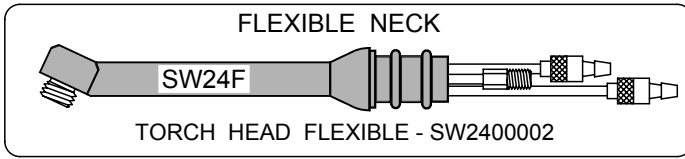

GTAW TORCH - WATER COOLED 180 AMP MODEL - SW24W / SW24F

TORCH KIT	
SW24	4 MTR - SW240000104
	8 MTR - SW240000108
	1 MTR - SW2400001
SW24F	4 MTR - SW242000104
	8 MTR - SW242000108
	1 MTR - SW2420001

ACCESSORIES KIT	
AK2400214	

GAS CONTROL MOMENTARY SWITCH

TORCH KIT	
SW24	4 MTR - SW240001104
	8 MTR - SW240001108
	1 MTR - SW2400011
SW24F	4 MTR - SW242001104
	8 MTR - SW242001108
	1 MTR - SW2420011

GAS CONTROL ON / OFF SWITCH

TORCH KIT	
SW24	4 MTR - SW240002104
	8 MTR - SW240002108
	1 MTR - SW2400021
SW24F	4 MTR - SW242002104
	8 MTR - SW242002108
	1 MTR - SW2420021

NOTE : MOMENTARY & ON/OFF SWITCH TORCHES ARE WITHOUT CONDUCTOR ADAPTOR & EXT. ASSY. (SELECT HOOKUP KIT PARTS AS PER YOUR REQUIREMENTS)

ARGON ARC NOZZLE			SIZE	COLLET	COLLET BODY	LENS COLLET	SIZE	GAS LENS	LENS NOZZLE		
BORE	LENGTH	PART NO.	MM	PART NO.	PART NO.	PART NO.	MM	PART NO.	BORE	LENGTH	PART NO.
6.4 MM	16 MM	AW2406416	0.5	AW2400005	AW2400210	AW2400105	1.0	AW9200110	6.4 MM	25 MM	AW9206425
			1.0	AW2400010		AW2400110	1.6	AW9200115	8.0 MM	25 MM	AW9208025
8.0 MM	16 MM	AW2408016	1.6	AW2400016	AW2400215	AW2400116	2.0	AW9200120	9.5 MM	25 MM	AW9209525
			2.0	AW2400020	AW2400225	AW2400120					
9.5 MM	16 MM	AW2409516	2.4	AW2400024			AW2400124	2.4	AW9200125	11.0 MM	25 MM