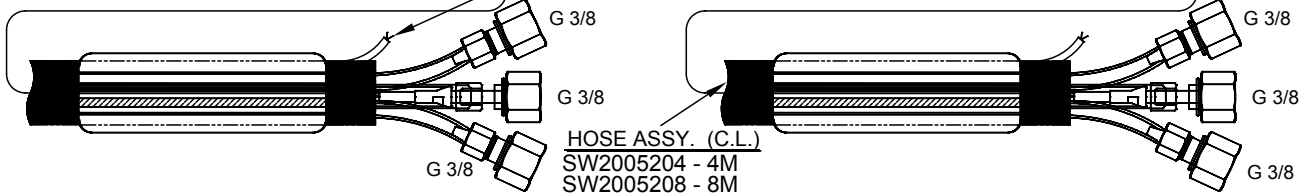

GTAW TORCH - WATER COOLED 180 AMP MODEL - SW24W / SW24F

TORCH KIT	
SW24	4 MTR - SW240000104
	8 MTR - SW240000108
	1 MTR - SW2400001
SW24F	4 MTR - SW242000104
	8 MTR - SW242000108
	1 MTR - SW2420001

ACCESSORIES KIT	
AK2400214	

GAS CONTROL MOMENTARY SWITCH

TORCH KIT	
SW24	4 MTR - SW240001104
	8 MTR - SW240001108
	1 MTR - SW2400011
SW24F	4 MTR - SW242001104
	8 MTR - SW242001108
	1 MTR - SW2420011

GAS CONTROL ON / OFF SWITCH

TORCH KIT	
SW24	4 MTR - SW240002104
	8 MTR - SW240002108
	1 MTR - SW2400021
SW24F	4 MTR - SW242002104
	8 MTR - SW242002108
	1 MTR - SW2420021

NOTE : MOMENTARY & ON/OFF SWITCH TORCHES ARE WITHOUT CONDUCTOR ADAPTOR & EXT. ASSY. (SELECT HOOKUP KIT PARTS AS PER YOUR REQUIREMENTS)

ARGON ARC NOZZLE			SIZE	COLLET	COLLET BODY	LENS COLLET	SIZE	GAS LENS	LENS NOZZLE		
BORE	LENGTH	PART NO.	MM	PART NO.	PART NO.	PART NO.	MM	PART NO.	BORE	LENGTH	PART NO.
6.4 MM	16 MM	AW2406416	0.5	AW2400005	AW2400210	AW2400105	1.0	AW9200110	6.4 MM	25 MM	AW9206425
			1.0	AW2400010		AW2400110	1.6	AW9200115	8.0 MM	25 MM	AW9208025
8.0 MM	16 MM	AW2408016	1.6	AW2400016	AW2400215	AW2400116	2.0	AW9200120	9.5 MM	25 MM	AW9209525
			2.0	AW2400020	AW2400225	AW2400120					
9.5 MM	16 MM	AW2409516	2.4	AW2400024			AW2400124	2.4	AW9200125	11.0 MM	25 MM