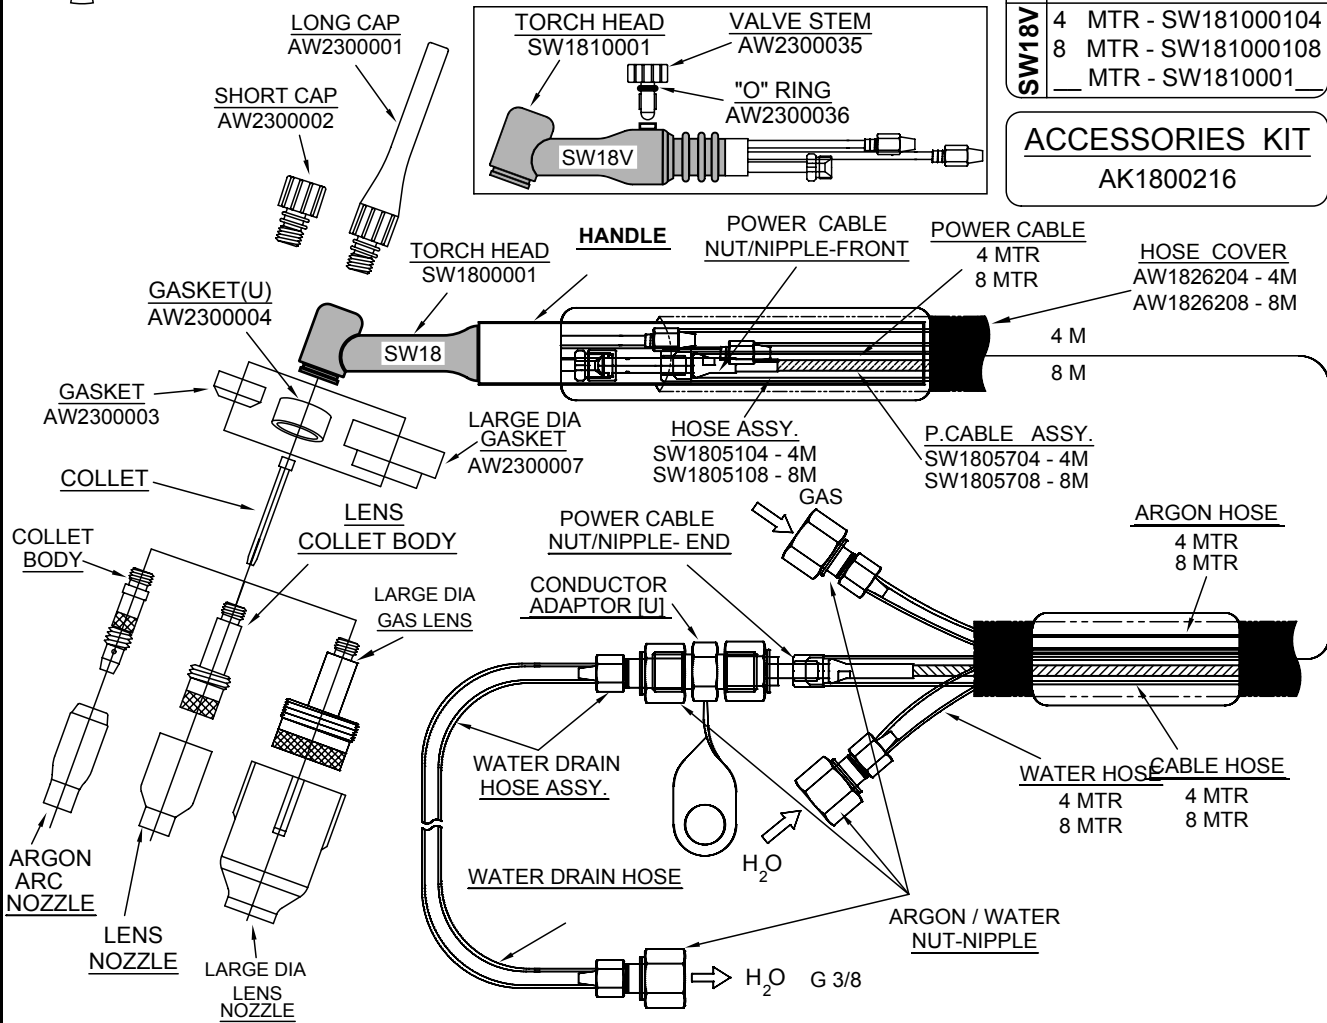

GTAW TORCH - WATER COOLED 350 AMP MODEL - SW18 / SW18V

TORCH KIT	
SW18	4 MTR - SW180000104
	8 MTR - SW180000108
	MTR - SW1800001
SW18V	4 MTR - SW181000104
	8 MTR - SW181000108
	MTR - SW1810001

ACCESSORIES KIT
AK1800216

GAS CONTROL MOMENTARY SWITCH

TORCH KIT	
SW18	4 MTR - SW180001104
	8 MTR - SW180001108
	MTR - SW1800011
SW18V	4 MTR - SW181001104
	8 MTR - SW181001108
	MTR - SW1810011

GAS CONTROL ON / OFF SWITCH

TORCH KIT	
SW18	4 MTR - SW180002104
	8 MTR - SW180002108
	MTR - SW1800021
SW18V	4 MTR - SW181002104
	8 MTR - SW181002108
	MTR - SW1810021

CONTACT LEAD
4 MTR
8 MTR

HOSE ASSY. (C.L.)
SW1805204 - 4M
SW1805208 - 8M

NOTE : MOMENTARY & ON/OFF SWITCH TORCHES ARE WITHOUT CONDUCTOR ADAPTOR & EXT. ASSY. (SELECT HOOKUP KIT PARTS AS PER YOUR REQUIREMENTS)